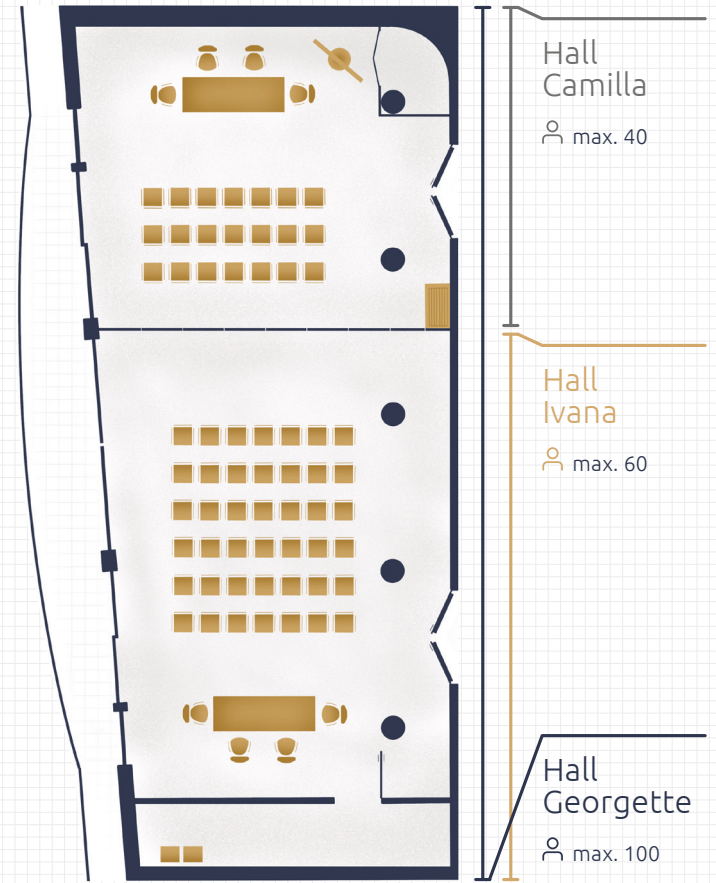

COCKTAIL

SPACES & SERVICES

	Camilla	Ivana	Georgette
	9,75 m	8,20 m	7,90 m
	7,60 m	11,80 m	19,45 m
	2,60 m	2,60 m	2,60 m
	max. 40	max. 60	max. 100
	13 people	25 people	48 people
	14 people	28 people	46 people
	30 people	55 people	100 people
	10 people	24 people	44 people
	40 people	60 people	100 people